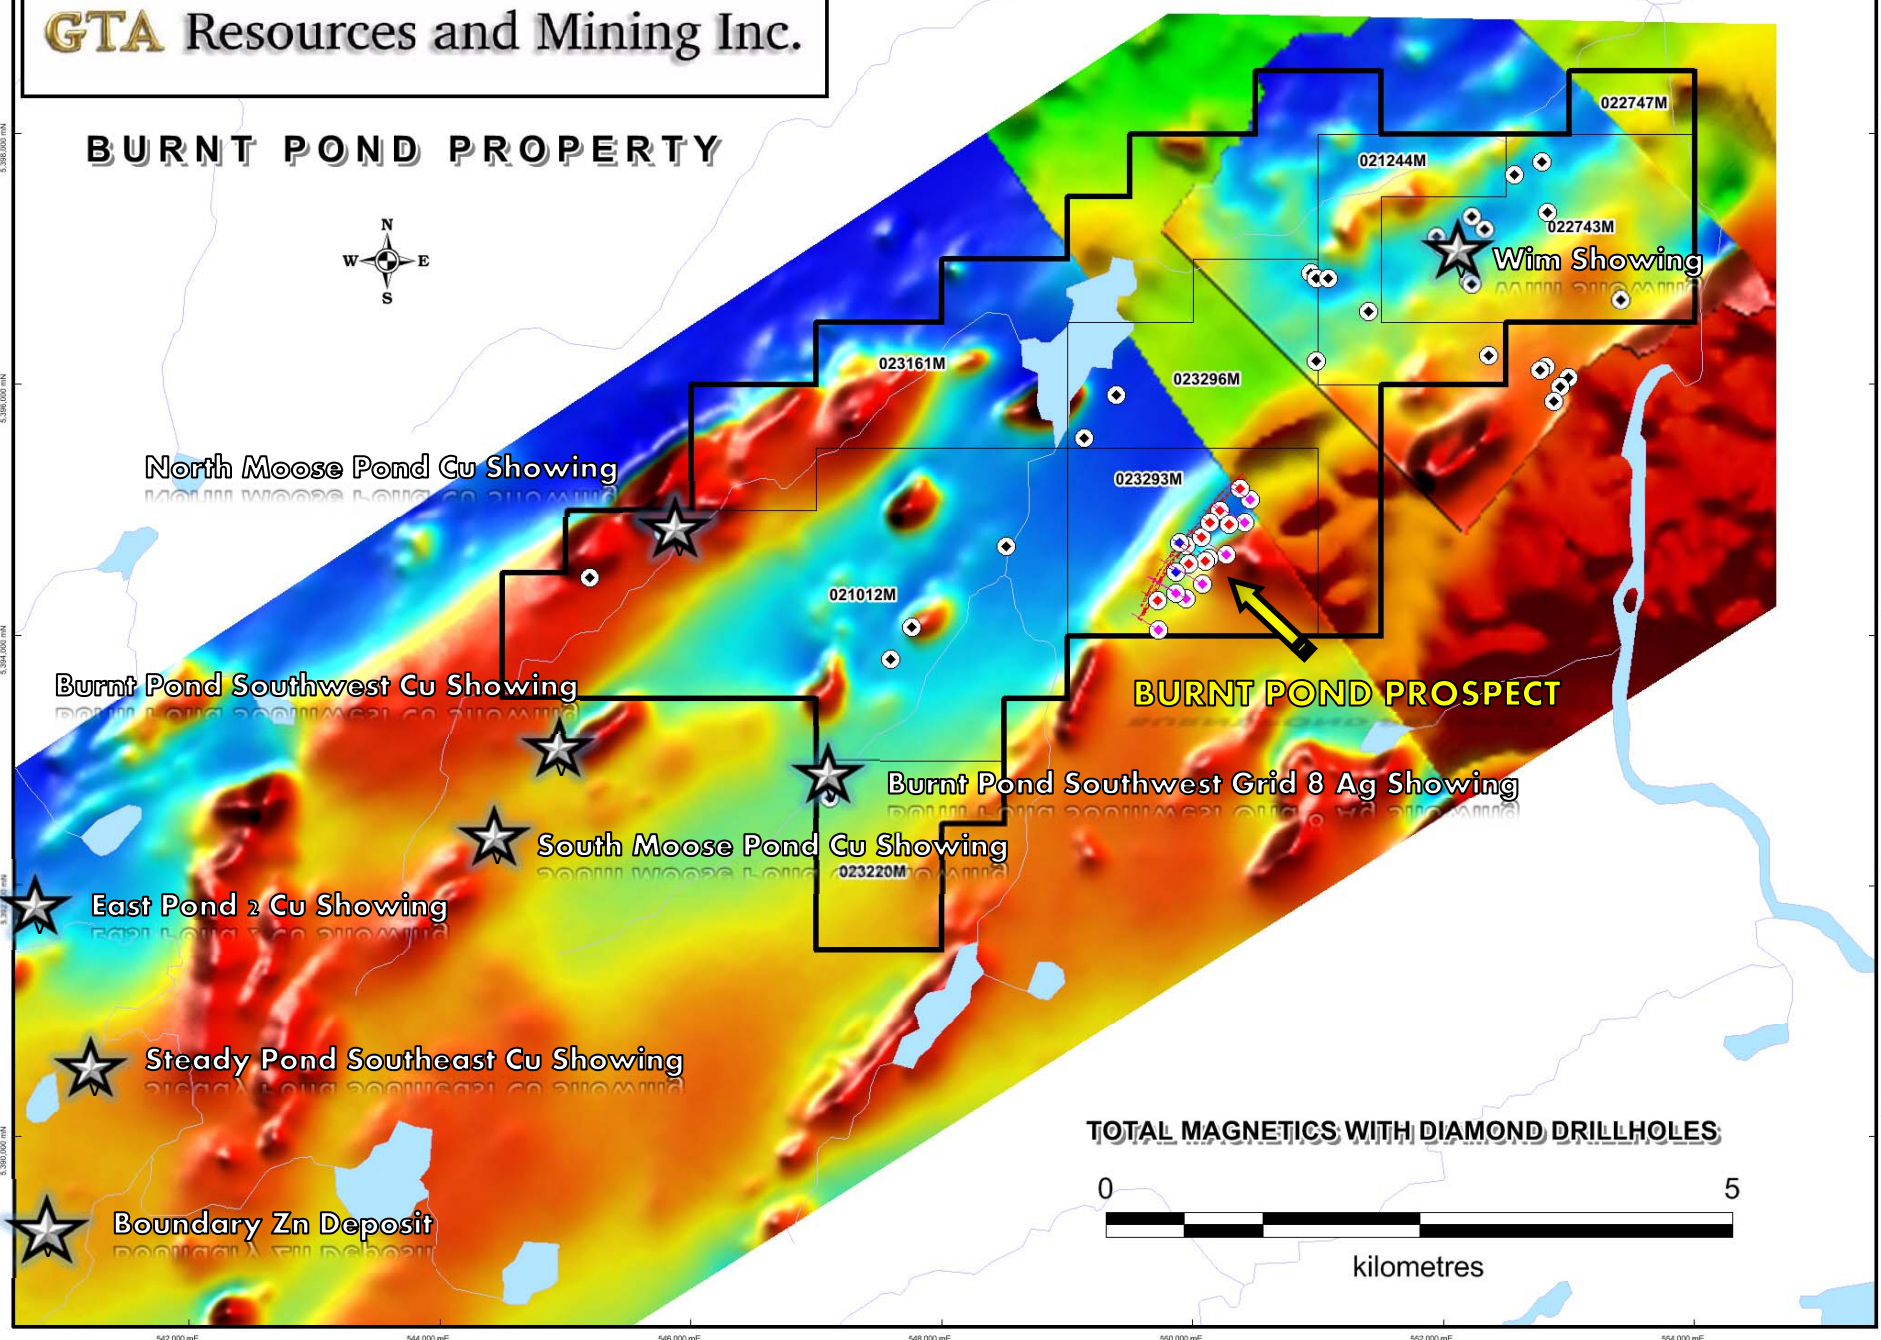

GTA Resources and Mining Inc.

BURNT POND PROPERTY

TOTAL MAGNETICS WITH DIAMOND DRILLHOLES

kilometres