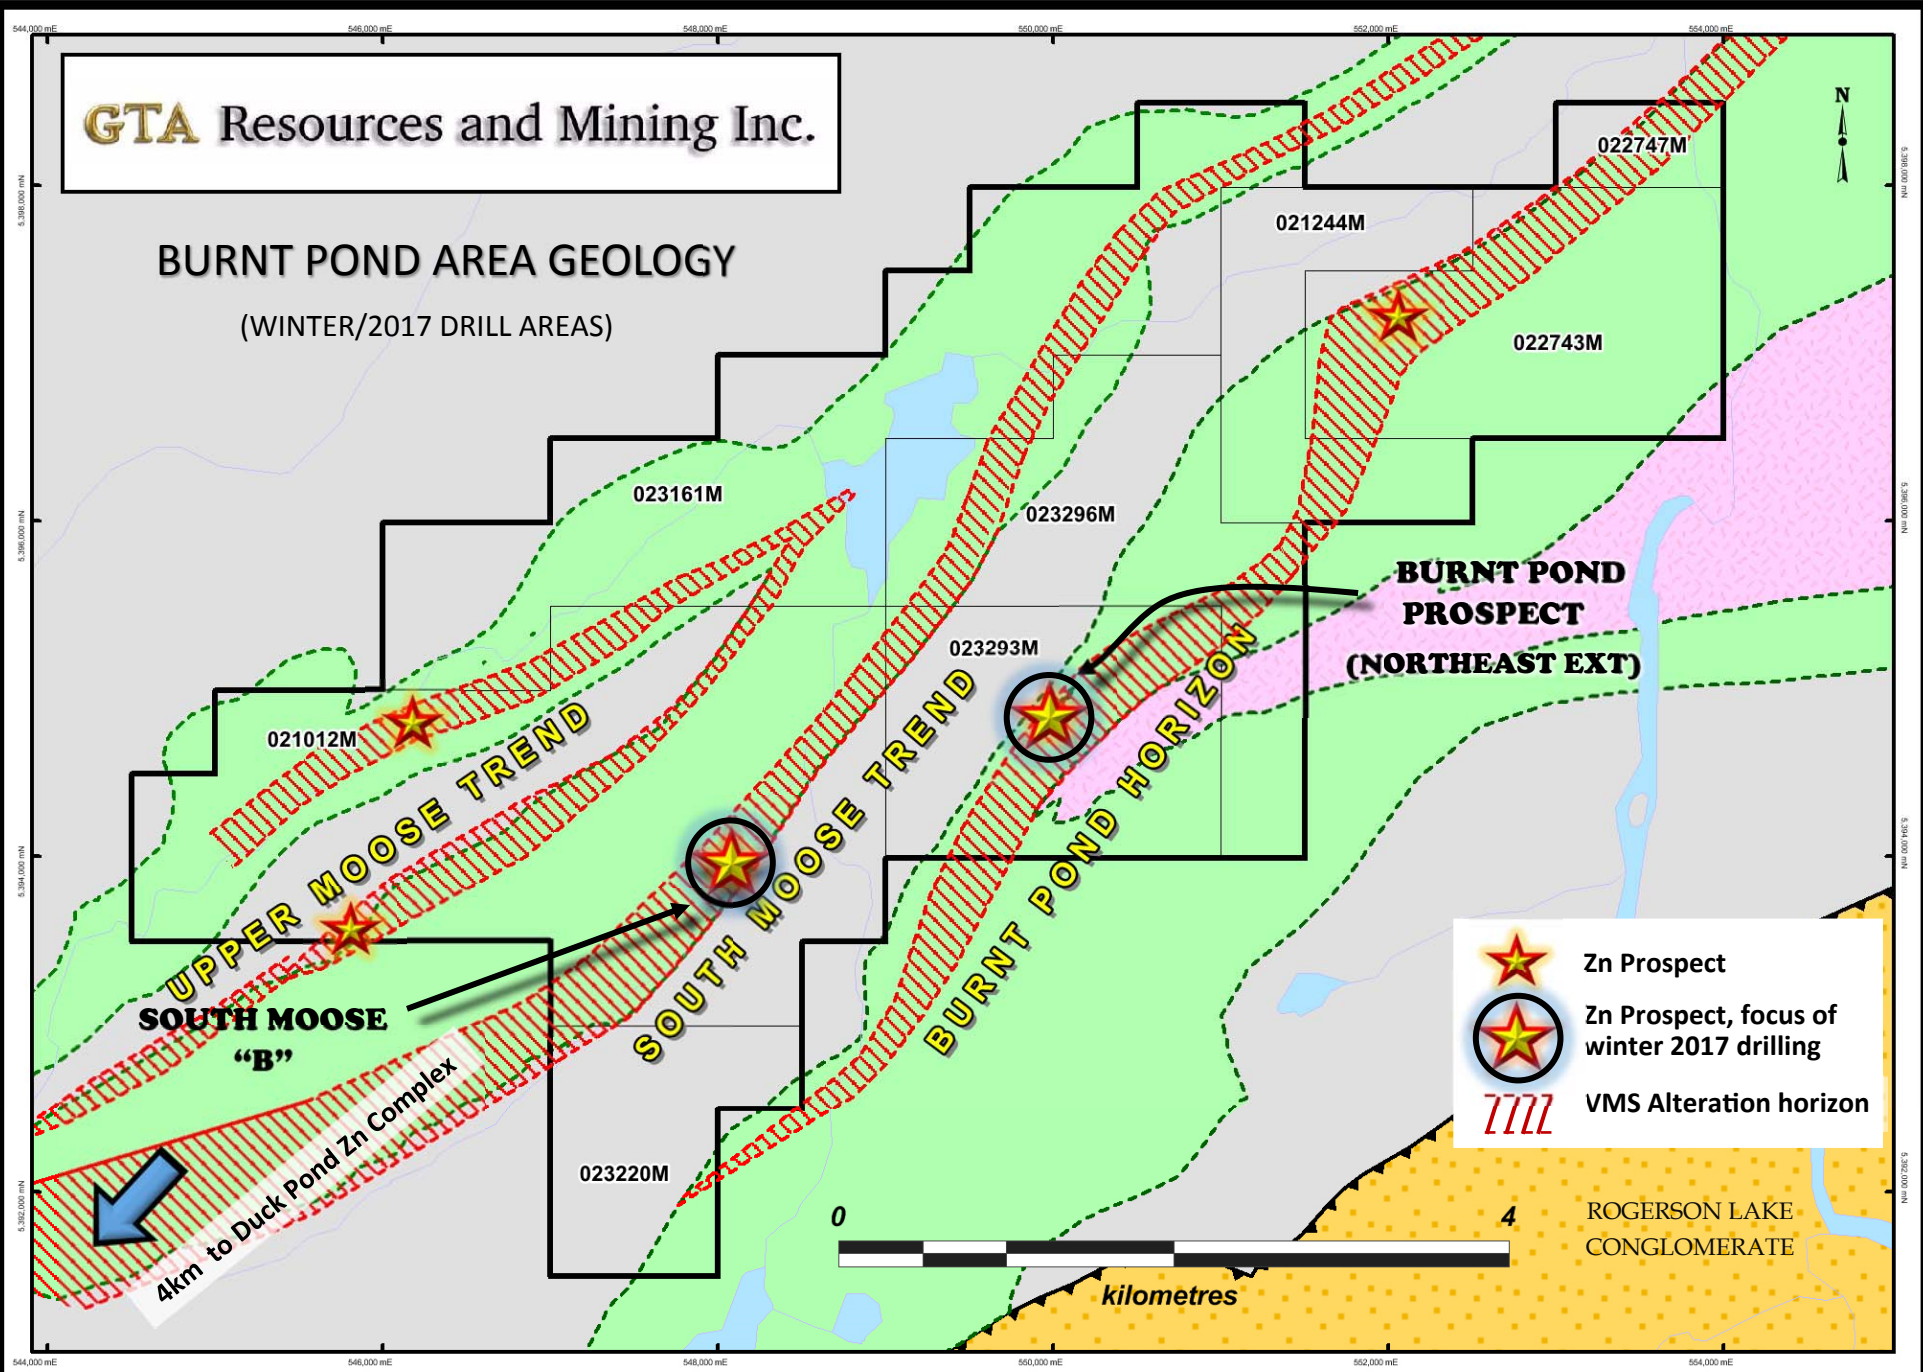

GTA Resources and Mining Inc.

BURNT POND AREA GEOLOGY
(WINTER/2017 DRILL AREAS)

-  Zn Prospect
-  Zn Prospect, focus of winter 2017 drilling
-  VMS Alteration horizon

ROGERSON LAKE
CONGLOMERATE